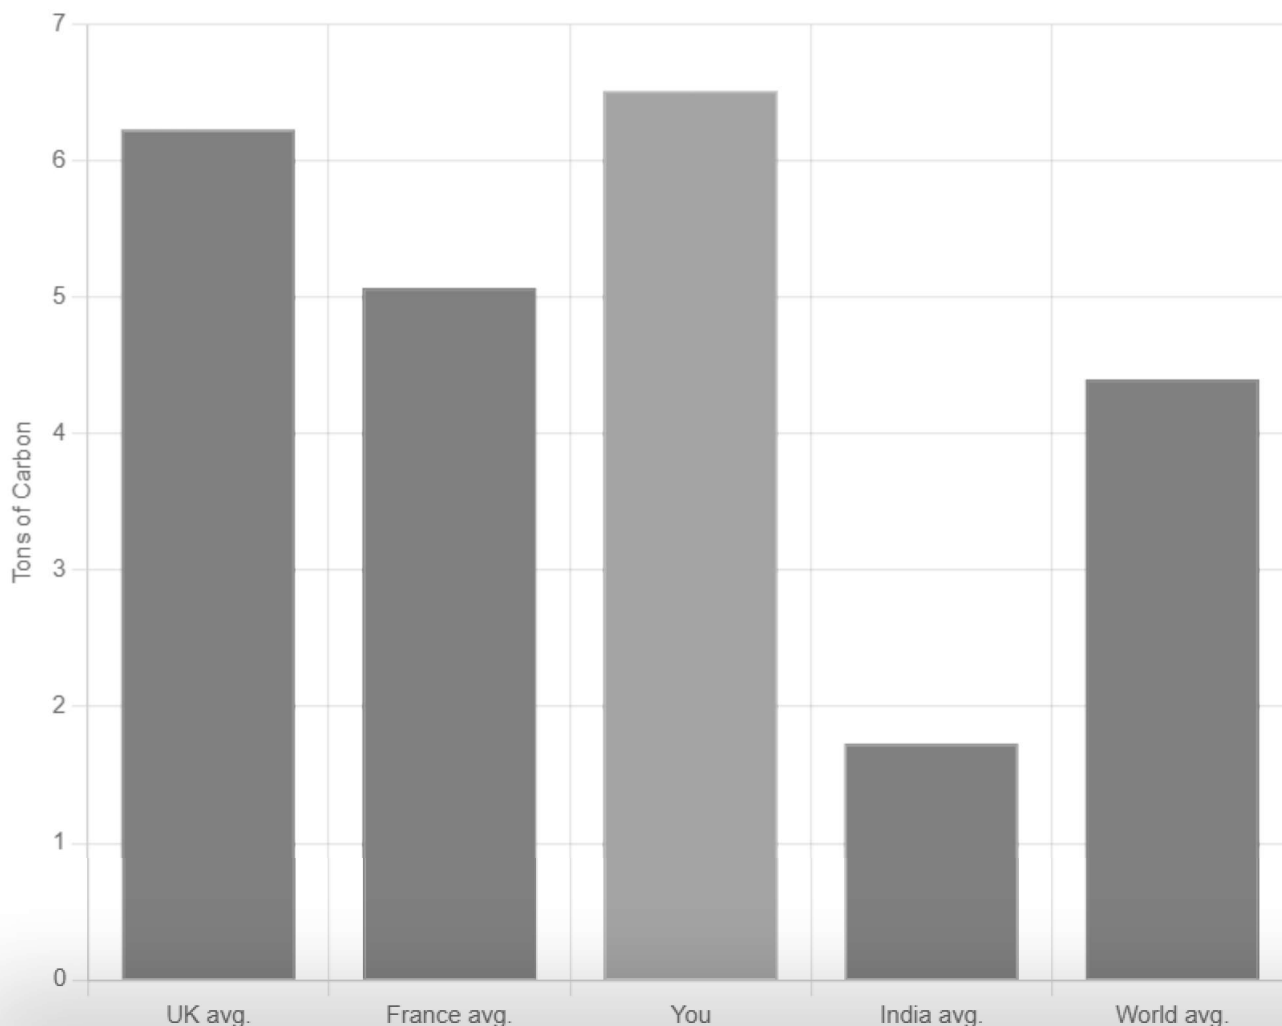

Your Annual Carbon Footprint Is 6.51 Tons.

This section shows how your carbon pollution compares with the average global citizen's (5.29 tons). **i**

Why do Americans have such high levels of carbon pollution?

Modern technology and infrastructure leads to extremely-high levels of consumption. And with this consumption comes a large footprint.

Making matters worse, the average carbon footprint for American households is well within the top 1% of carbon polluters. **i**

Everyone has a part to play in the climate change solution, but those with a massive footprint have even more of a reason to act.